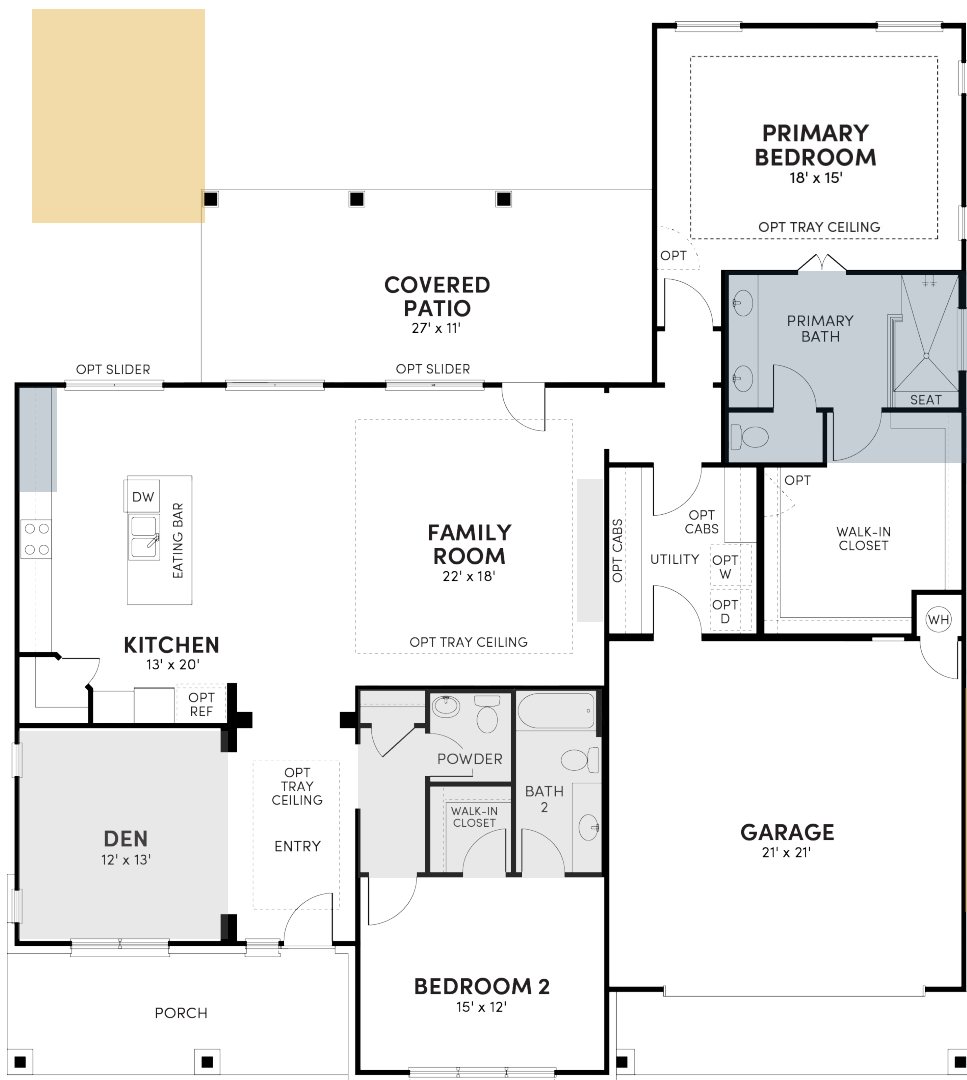

# Welcome to the Clarkson.

## Floor Plan Details

2,200 sq. ft. | 2 bedrooms | 2.5 baths | 2 car garage | den | 70 ft. lot size | plan #8062

### Casita Options:

### Additional Options:

**Texas Hill Country**

**Santa Barbara**

**Modern Farmhouse**

**Traditional**