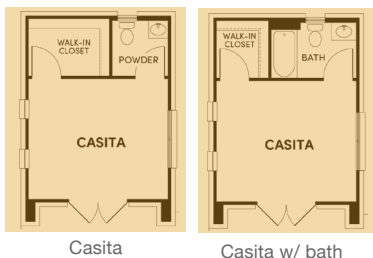

Casita Options: