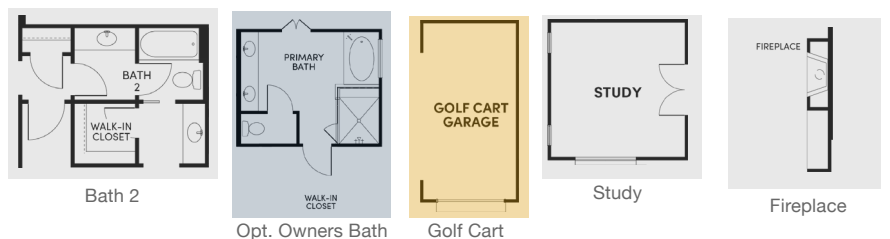

Additional Options: